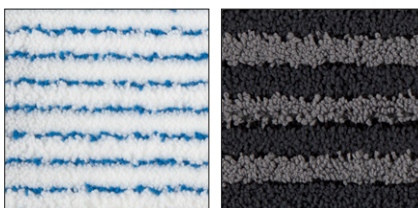

# PRODUCT SHEET

Date of issue: 29/10/21

**GLOBO SKILL-FUR** microfibre mop with stripes, polyester backing, micro flaps and colour-coded tags

REF.	NOTES	NET WEIGHT (kg)	SIZE (cm) ↓ ↓ ↓	PCK	VOLUME (m³)	GROSS WEIGHT (kg)
00PN0413K00		0,08	40x13	25	0,025	2,45
00PN0413K00E		0,085	40x13	25	0,025	2,57